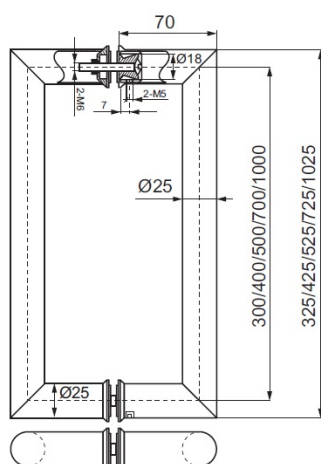

PRODUCT SHEET

Description:

Door Handle "Rhine" SS304 Brushed, $\varnothing 25 \times 525$ mm, cc 500mm, 8-12mm Glass Thickness, Bore: $\varnothing 8$ mm

Item number:

17.87.037-0

Units	Box	Carton	HS Code	Barcode
Pair	1	10	8302415000	 5704866461863